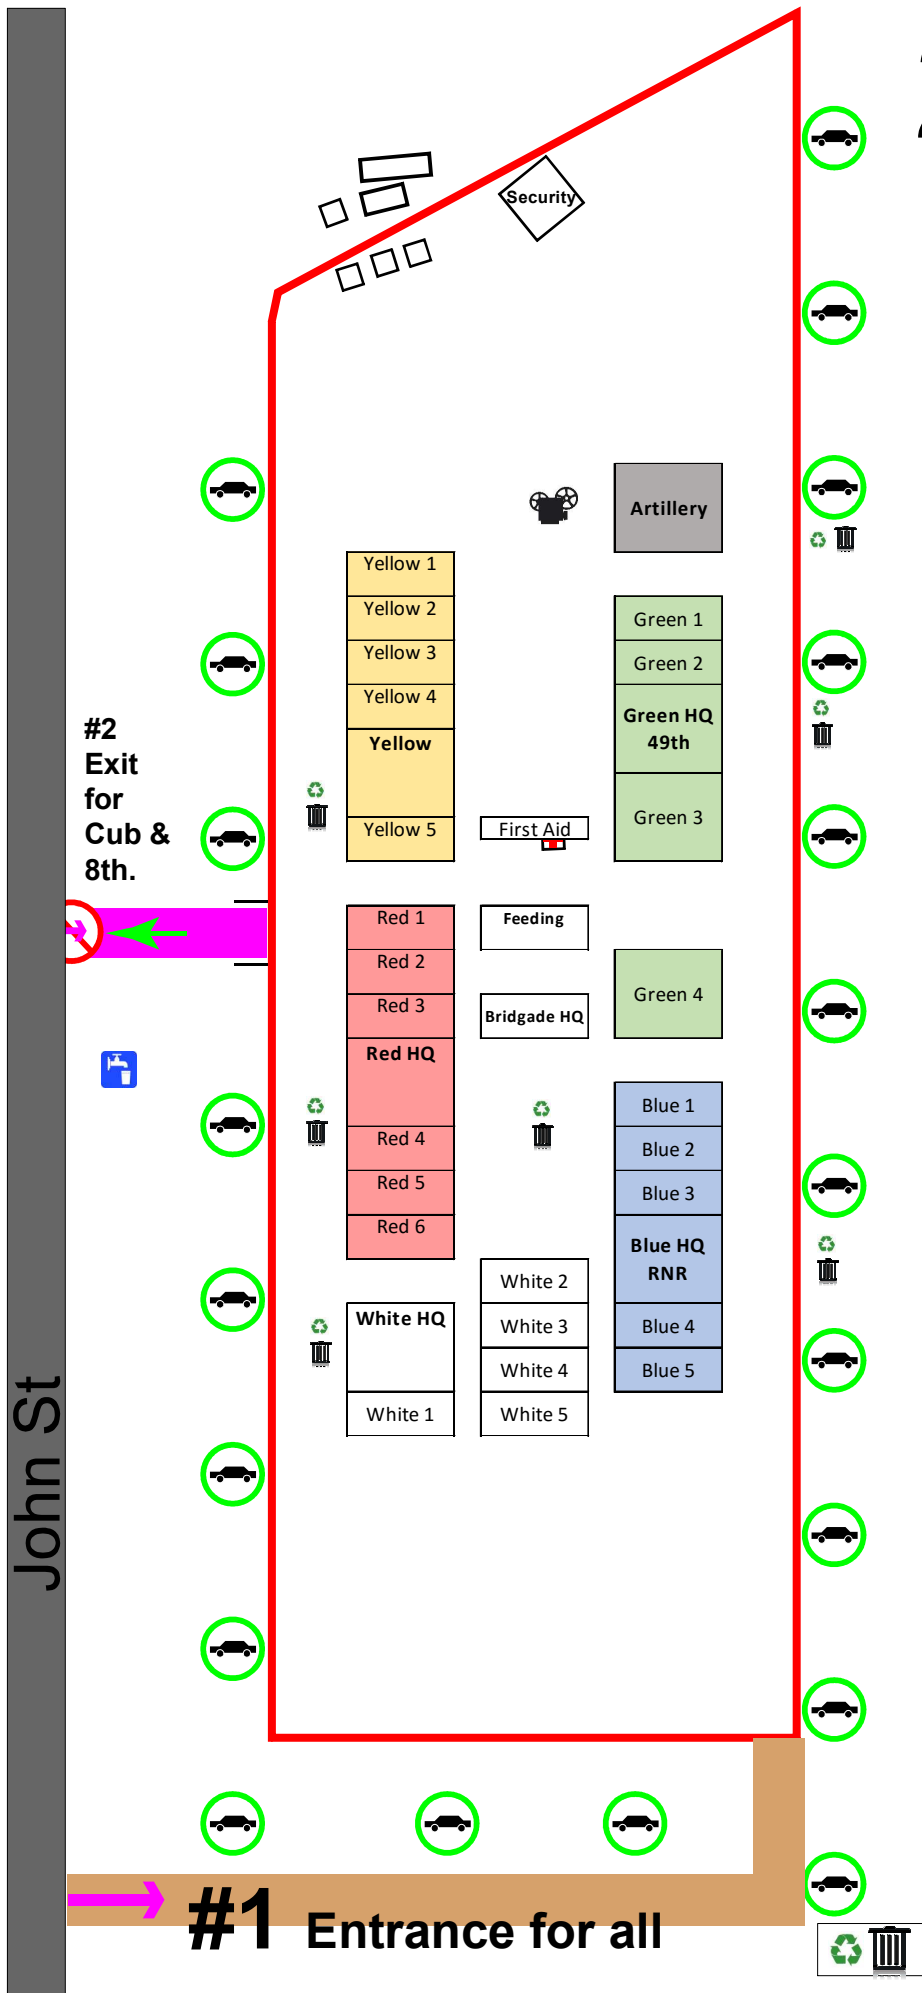

## Scout Brigade of Fort George Site Map

0 100' 200'

- FIRST-AID STATION
- NO PARKING within boundary line
- Recycling/Garbage Drop-o Stations
- Catholic Mass Saturday @ 7 pm
- 49th Regiment
- U.S. 6th Regiment
- King's 8th
- RNR (Royal Newfoundland Regiment)
- Cubs (Can. Fencibles/Wst Point)
- Artillery